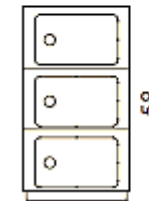

Brand: **KARTELL**

Item type: 3 Element Drawer

Item code: 5970/RO

Designer: Anna Castelli Ferrieri

Color: Pink

Dimension: Ø32 x 58 cm

Please click the link for more option and finishes:

https://www.kartell.com/IT/it/raccolta-predefinita-per-i-prodotti/componibili/05970?variantName=x_colorVariant&variantValue=RO