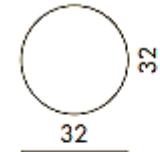

Brand: **KARTELL**

Item type: 3 Element Drawer

Item code: 5970/RO

Designer: Anna Castelli Ferrieri

Color: Pink

Dimension: Ø32 x 58 cm

Please click the link for more option and finishes:

https://www.kartell.com/IT/it/raccolta-predefinita-per-i-prodotti/componibili/05970?variantName=x_colorVariant&variantValue=RO